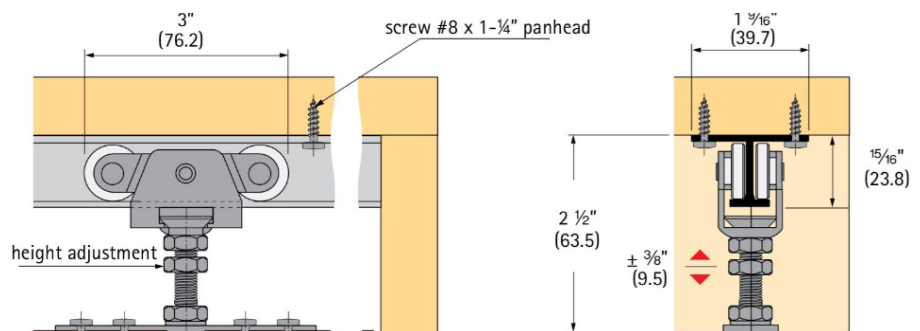

**STYLE:** Single track

**COMPOSITION:** Aluminum

**DIMENSIONS:** Up to 12ft for single piece. See below for additional details

**APPLICATION:** Ceiling-mount

**HARDWARE & INSTALLATION:** Includes single track, two carriers per panel, hardware to attach carrier to panel. Fasteners to attach to the structure not included due to varying ceiling substrates and requirements.

### PRODUCT DIAGRAMS:

Isometric View

Profile View