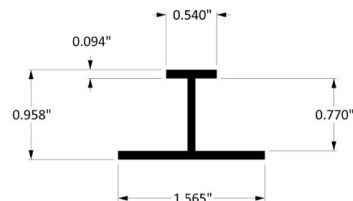

**STYLE:** Single track

**COMPOSITION:** Aluminum

**DIMENSIONS:** Up to 12ft for single piece. See below for additional details

**APPLICATION:** Ceiling-mount

**HARDWARE & INSTALLATION:** Includes single track, two carriers per panel, hardware to attach carrier to panel. Fasteners to attach to the structure not included due to varying ceiling substrates and requirements.

### PRODUCT DIAGRAMS:

Isometric View

Profile View