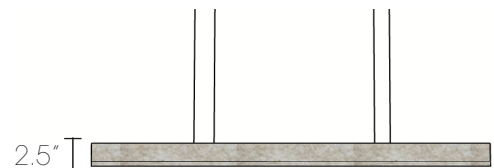

Profile View