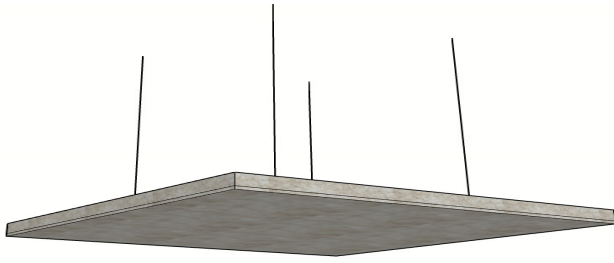

J2 PET Felt Box Horizontal Cloud

PRODUCT DATA AND SPECIFICATIONS

The J2 PET Felt Box Horizontal Cloud brings depth, shape and color to open-ceiling airspace.

- ✓ Eco-friendly
- ✓ Durable
- ✓ Ceiling System
- ✓ 34 Color Options

STYLE: Horizontal Cloud

COMPOSITION: 100% PET (>75% recycled PET material)

THICKNESS: 12mm, other custom thicknesses available

DENSITY: 1900g/sqm-2400g/sqm (approx 14pcf)

DIMENSIONS: Up to 3.5ft x 7.5ft face, perimeter height 2.5in

APPLICATION: Suspended ceiling system

HARDWARE & INSTALLATION: Horizontal clouds are suspended using aircraft cable attached to an L-metal back-mounted frame. Each cloud system includes 5ft lengths of 1/16" cable and cable adjusters. Due to varying ceiling layouts and substrates, contractor is required to supply ceiling mounting hardware. Specific hardware is available upon request.