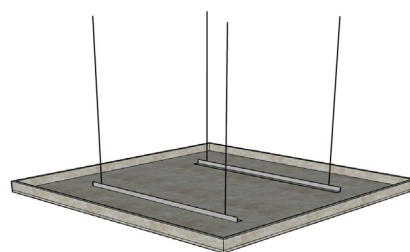

PRODUCT DIAGRAMS:

Top View