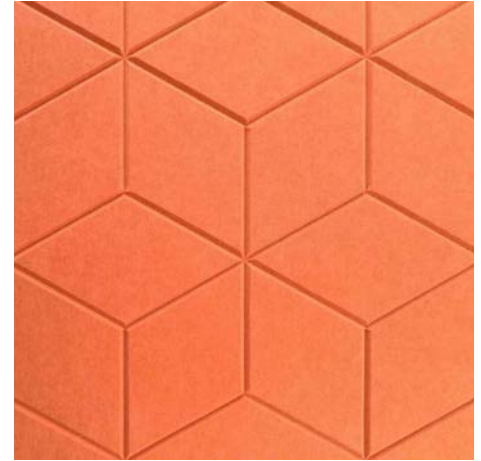

J2 PET Felt Engraved Panels

Pattern Options

CRYSTAL

HATCH

PARALLELOGRAM

HEXAGONAL

VERTICAL

DIAGONAL

SUBWAY

DIAMOND

CUSTOM DESIGN*

All patterns can be scaled to customer specifications.

*Custom engraved patterns provided by customers may include only straight-line cuts. Radius cuts not available.