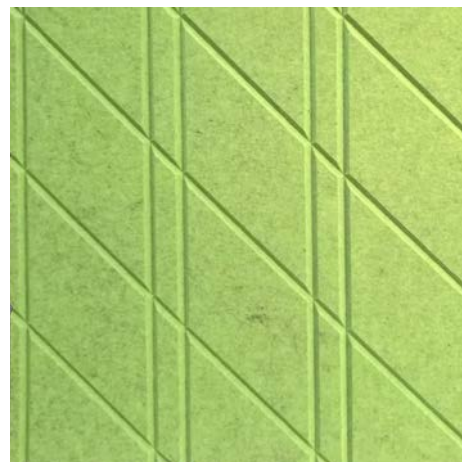

J2 PET Felt Engraved Panels

Pattern Options

CRYSTAL

HATCH

PARALLELOGRAM

HEXAGONAL

VERTICAL

DIAGONAL

SUBWAY

DIAMOND

CUSTOM DESIGN*

All patterns can be scaled to customer specifications.

*Custom engraved patterns provided by customers may include only straight-line cuts. Radius cuts not available.