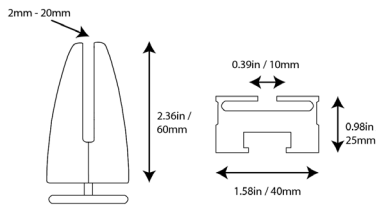

J2 Desk Screen Hardware

HARDWARE OPTIONS

SLIDING TRACK CLAMP BRACKET DH105

Colors:

- Silver
- White
- Black

ADJUSTABLE TOP EDGE CLAMP BRACKET DH106

Colors:

- Silver
- White
- Black