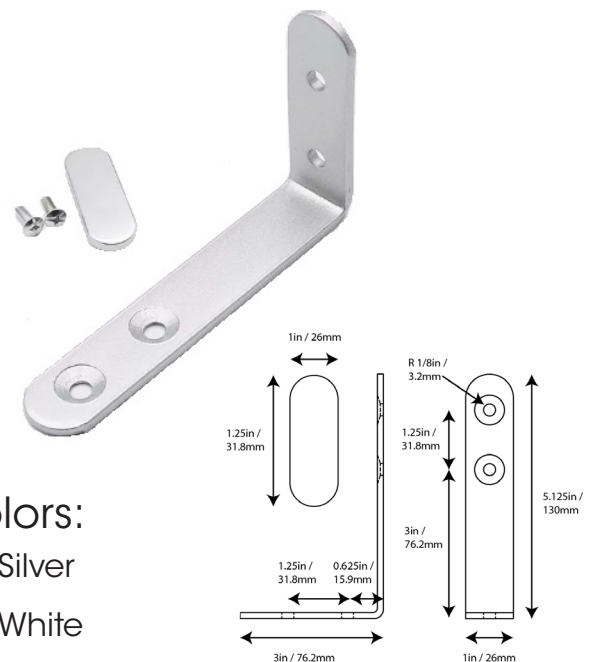

J2 Desk Screen Hardware

HARDWARE OPTIONS

DESKTOP CLAMP BRACKET DH101

Colors:

- Silver
- White
- Black

DESKTOP EDGE CLAMP BRACKET DH102

Colors:

- Silver
- White
- Black

ADJUSTABLE DESK EDGE CLAMP BRACKET DH103

Colors:

- Silver
- White
- Black

L-ANGLE DESK BRACKET DH104

Colors:

- Silver
- White
- Black

J2 Desk Screen Hardware

HARDWARE OPTIONS

SLIDING TRACK CLAMP BRACKET DH105

Colors:

- Silver
- White
- Black

ADJUSTABLE TOP EDGE CLAMP BRACKET DH106

Colors:

- Silver
- White
- Black