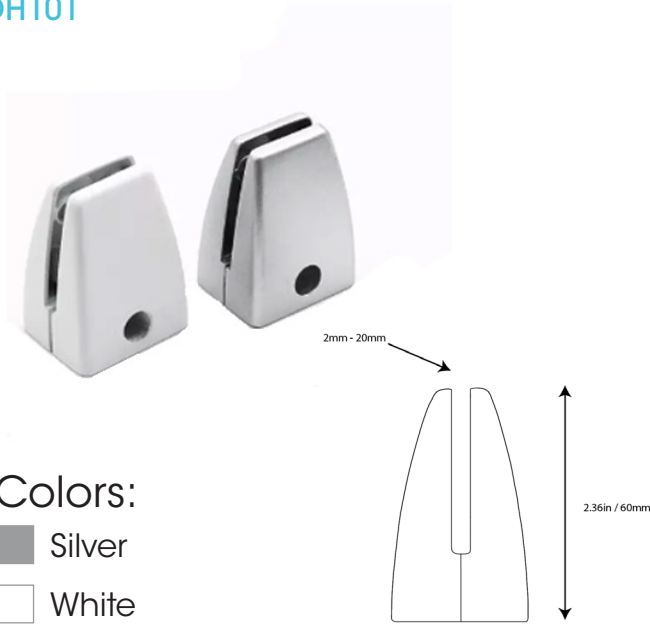

J2 Desk Screen Hardware

HARDWARE OPTIONS

DESKTOP CLAMP BRACKET DH101

Colors:

- Silver
- White
- Black

DESKTOP EDGE CLAMP BRACKET DH102

Colors:

- Silver
- White
- Black

ADJUSTABLE DESK EDGE CLAMP BRACKET DH103

Colors:

- Silver
- White
- Black

L-ANGLE DESK BRACKET DH104

Colors:

- Silver
- White
- Black

J2 Desk Screen Hardware

HARDWARE OPTIONS

SLIDING TRACK CLAMP BRACKET DH105

Colors:

- Silver
- White
- Black

ADJUSTABLE TOP EDGE CLAMP BRACKET DH106

Colors:

- Silver
- White
- Black