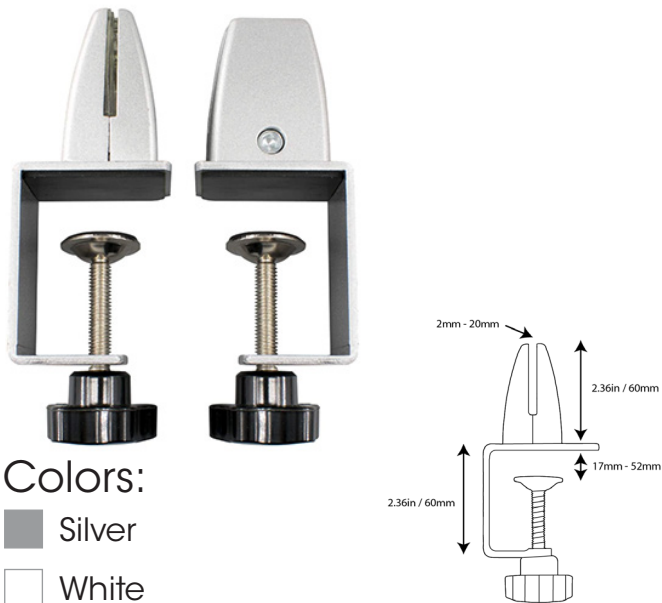

J2 Desk Screen Hardware

HARDWARE OPTIONS

DESKTOP CLAMP BRACKET DH101

Colors:

- Silver
- White
- Black

DESKTOP EDGE CLAMP BRACKET DH102

Colors:

- Silver
- White
- Black

ADJUSTABLE DESK EDGE CLAMP BRACKET DH103

Colors:

- Silver
- White
- Black

L-ANGLE DESK BRACKET DH104

Colors:

- Silver
- White
- Black

J2 Desk Screen Hardware

HARDWARE OPTIONS

SLIDING TRACK CLAMP BRACKET DH105

Colors:

- Silver
- White
- Black

ADJUSTABLE TOP EDGE CLAMP BRACKET DH106

Colors:

- Silver
- White
- Black